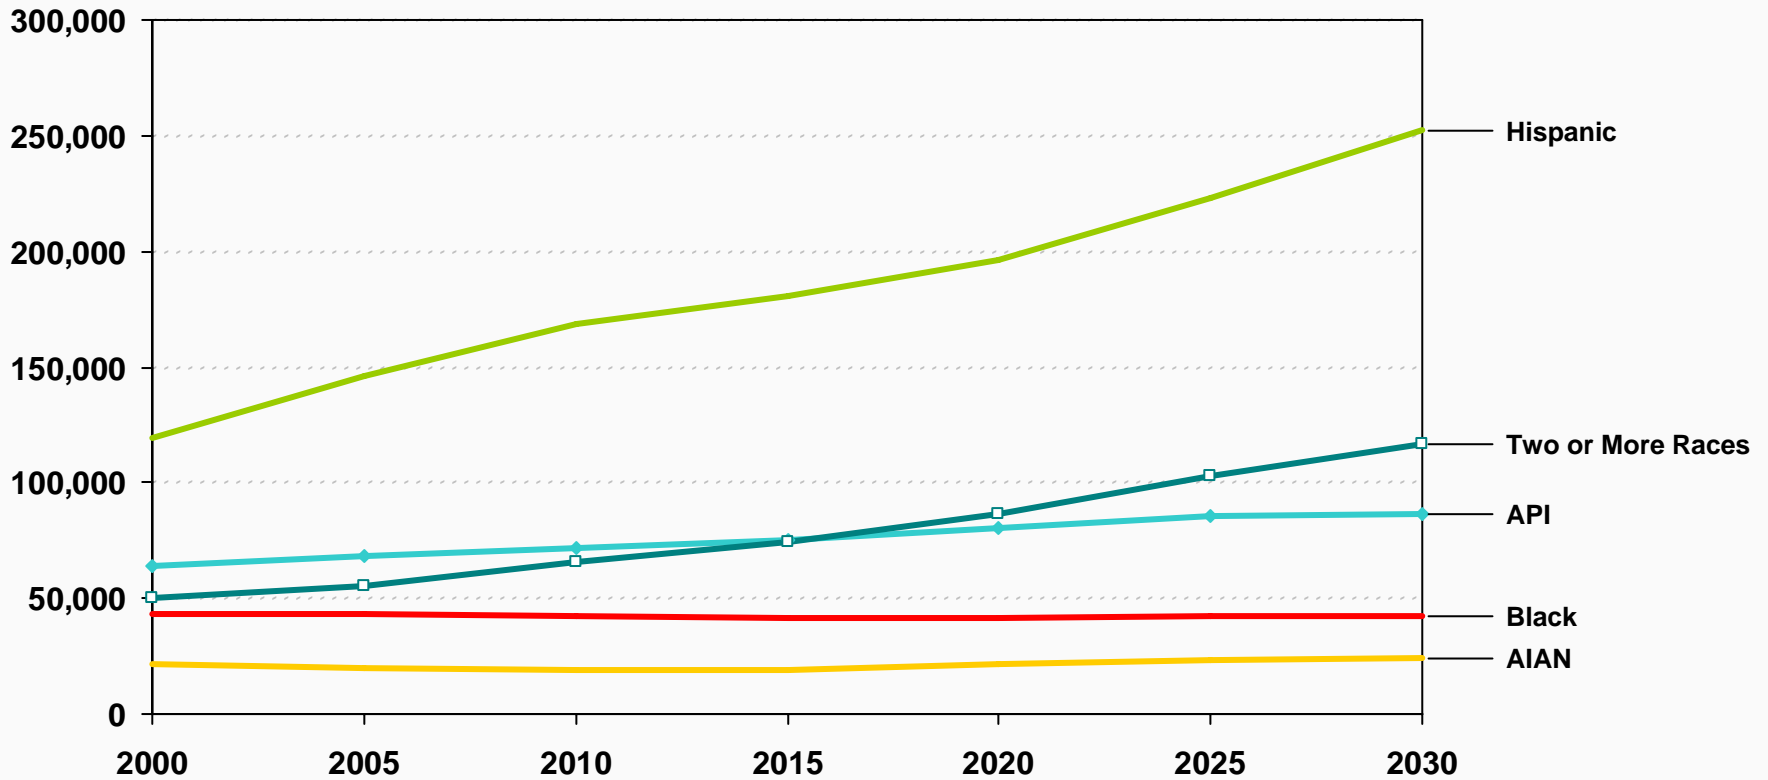

Projected Growth in Minority School-Age Population 2000 - 2030

Key	
White = White, Non-Hispanic	AIAN = American Indian and Alaska Native, Non-Hispanic
Two or More Races: Non-Hispanic	API = Asian and Pacific Islander, Non-Hispanic
Hispanic = Hispanic/Latino (can be of any race)	Black = Black or African American, Non-Hispanic

Source: Office of Financial Management, U.S. Census Bureau (Census 2000)