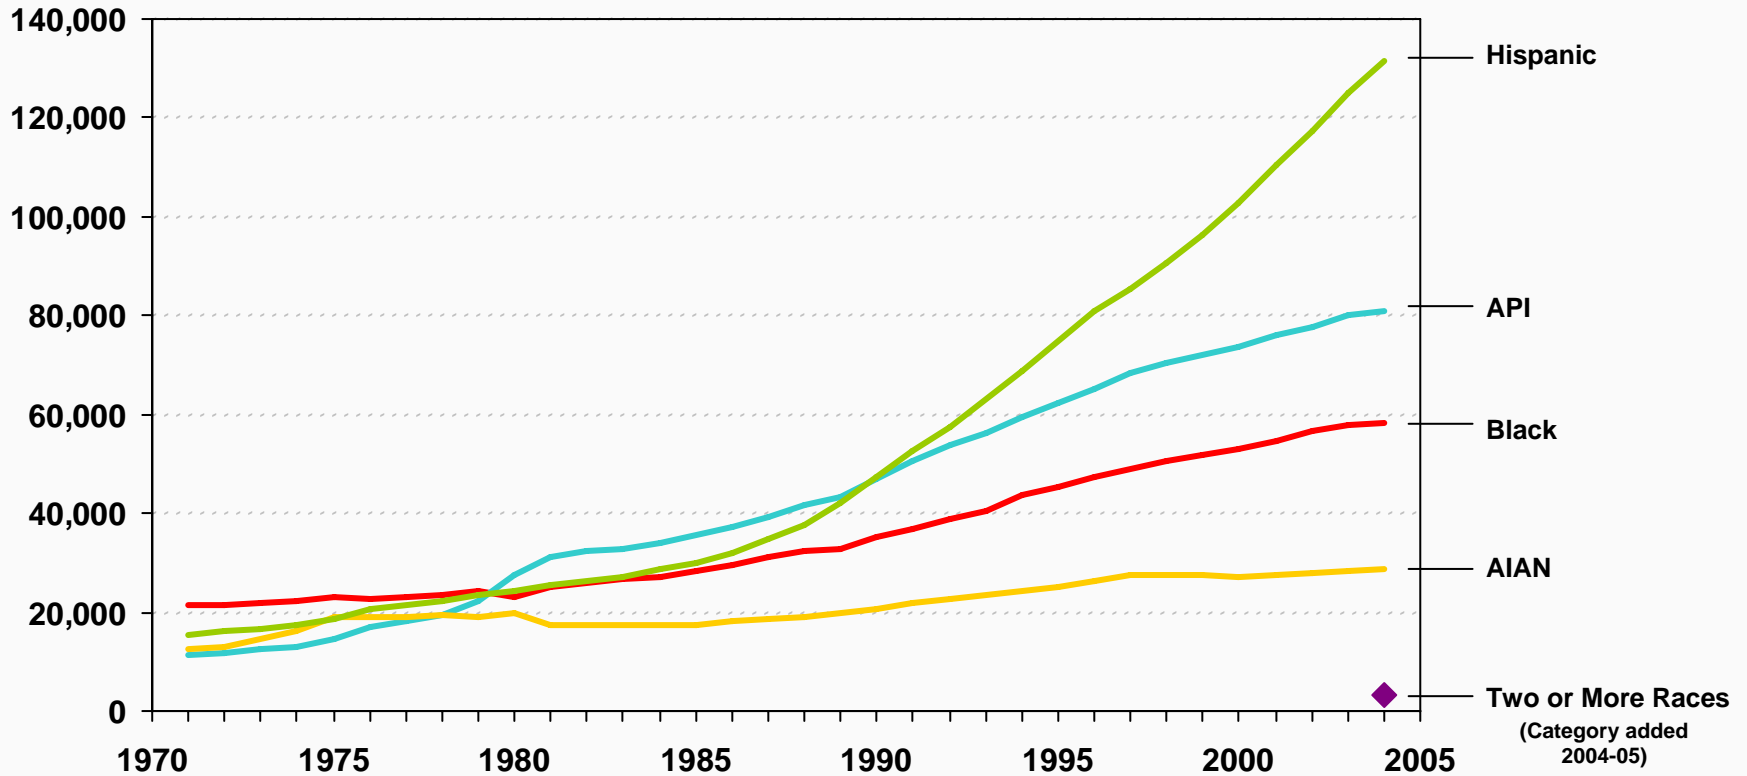

Washington's Changing Student Demographics

Presentation to the K-12 Advisory Committee

January 23, 2006

October Headcount Enrollment by Race and Ethnicity 1971 - 2004

Key	
White = White, Non-Hispanic	AIAN = American Indian and Alaska Native, Non-Hispanic
Two or More Races: Non-Hispanic	API = Asian and Pacific Islander, Non-Hispanic
Hispanic = Hispanic/Latino (can be of any race)	Black = Black or African American, Non-Hispanic

Source: Office of the Superintendent of Public Instruction
 [http://www.k12.wa.us/DataAdmin/pubdocs/EthHistory/PubOctEnrComparisons03.xls] State Ethnicity Totals, 1971-2003
 [http://www.k12.wa.us/DataAdmin/pubdocs/RaceGrade/gradeSTATE2004-2005.doc] 2004-05 Race by Grade State Summary

Growth in Minority Enrollment

Key	
White = White, Non-Hispanic	AIAN = American Indian and Alaska Native, Non-Hispanic
Two or More Races: Non-Hispanic	API = Asian and Pacific Islander, Non-Hispanic
Hispanic = Hispanic/Latino (can be of any race)	Black = Black or African American, Non-Hispanic