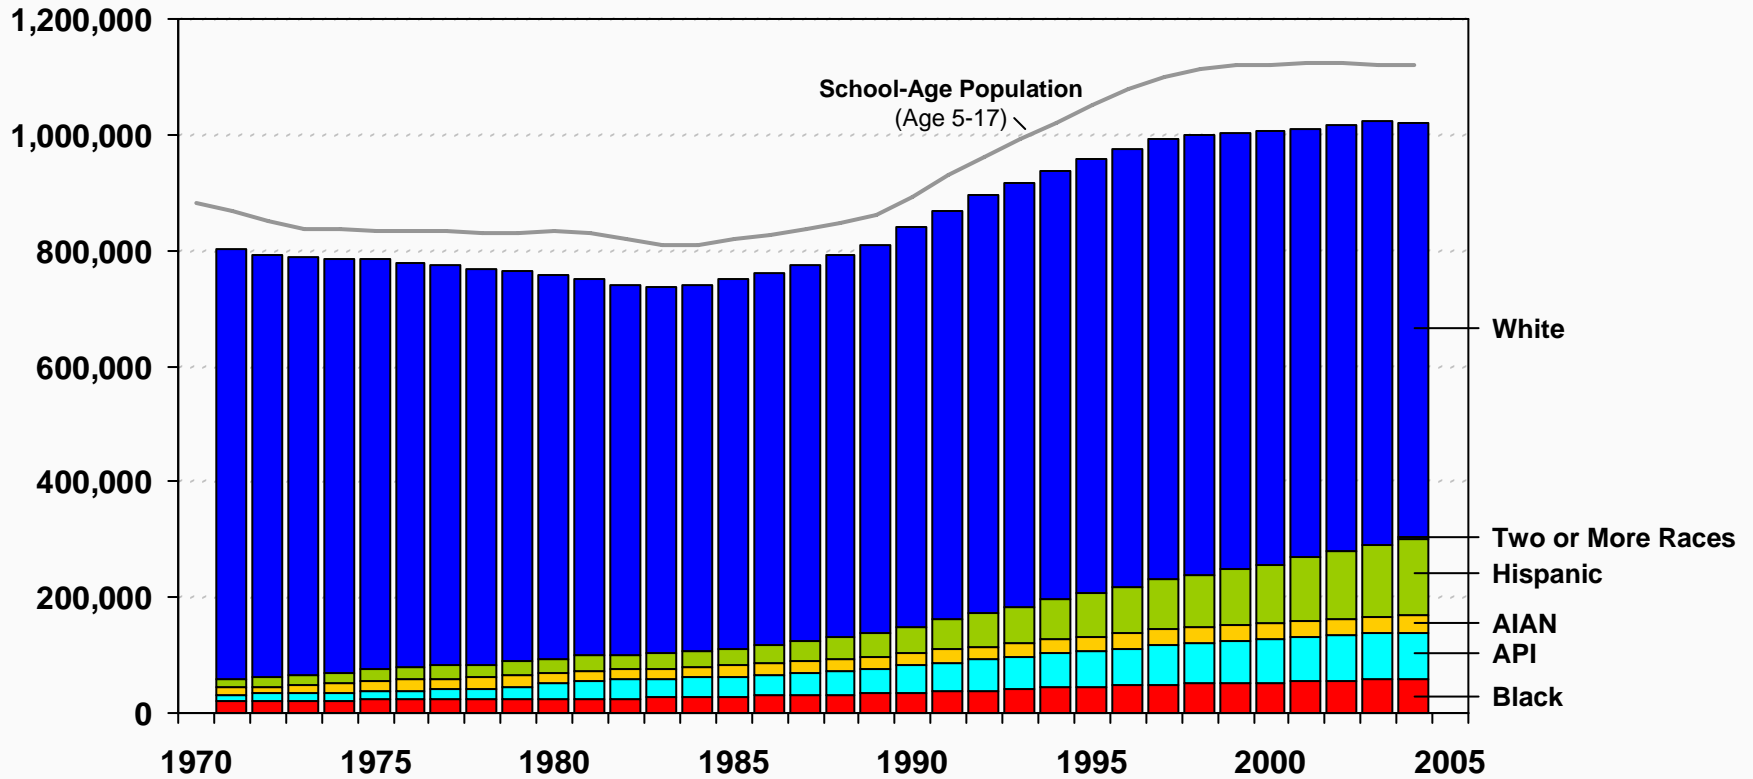

Washington's Changing Student Demographics

Presentation to the K-12 Advisory Committee

January 23, 2006

October Headcount Enrollment by Race and Ethnicity 1971 - 2004

Key	
White = White, Non-Hispanic	AIAN = American Indian and Alaska Native, Non-Hispanic
Two or More Races: Non-Hispanic	API = Asian and Pacific Islander, Non-Hispanic
Hispanic = Hispanic/Latino (can be of any race)	Black = Black or African American, Non-Hispanic

Source: Office of the Superintendent of Public Instruction
 [http://www.k12.wa.us/DataAdmin/pubdocs/EthHistory/PubOctEnrComparisons03.xls] State Ethnicity Totals, 1971-2003
 [http://www.k12.wa.us/DataAdmin/pubdocs/RaceGrade/gradeSTATE2004-2005.doc] 2004-05 Race by Grade State Summary