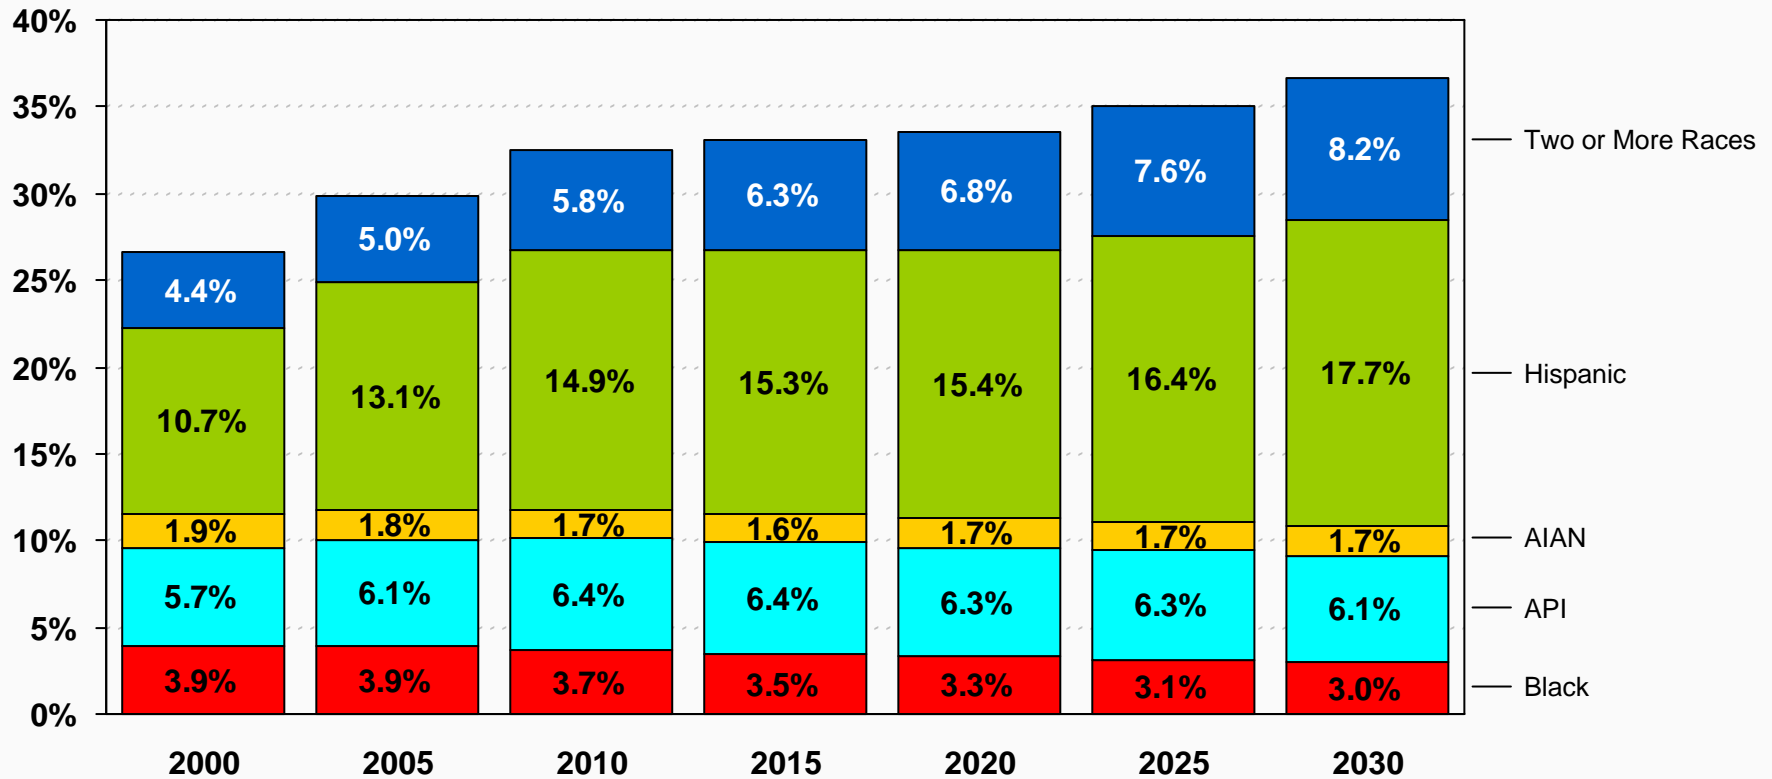

Projected Growth in Minority School-Age Population Percent of Total Population Age 5-17

Key

White = White, Non-Hispanic	AIAN = American Indian and Alaska Native, Non-Hispanic
Two or More Races: Non-Hispanic	API = Asian and Pacific Islander, Non-Hispanic
Hispanic = Hispanic/Latino (can be of any race)	Black = Black or African American, Non-Hispanic

Source: Office of Financial Management, U.S. Census Bureau (Census 2000)