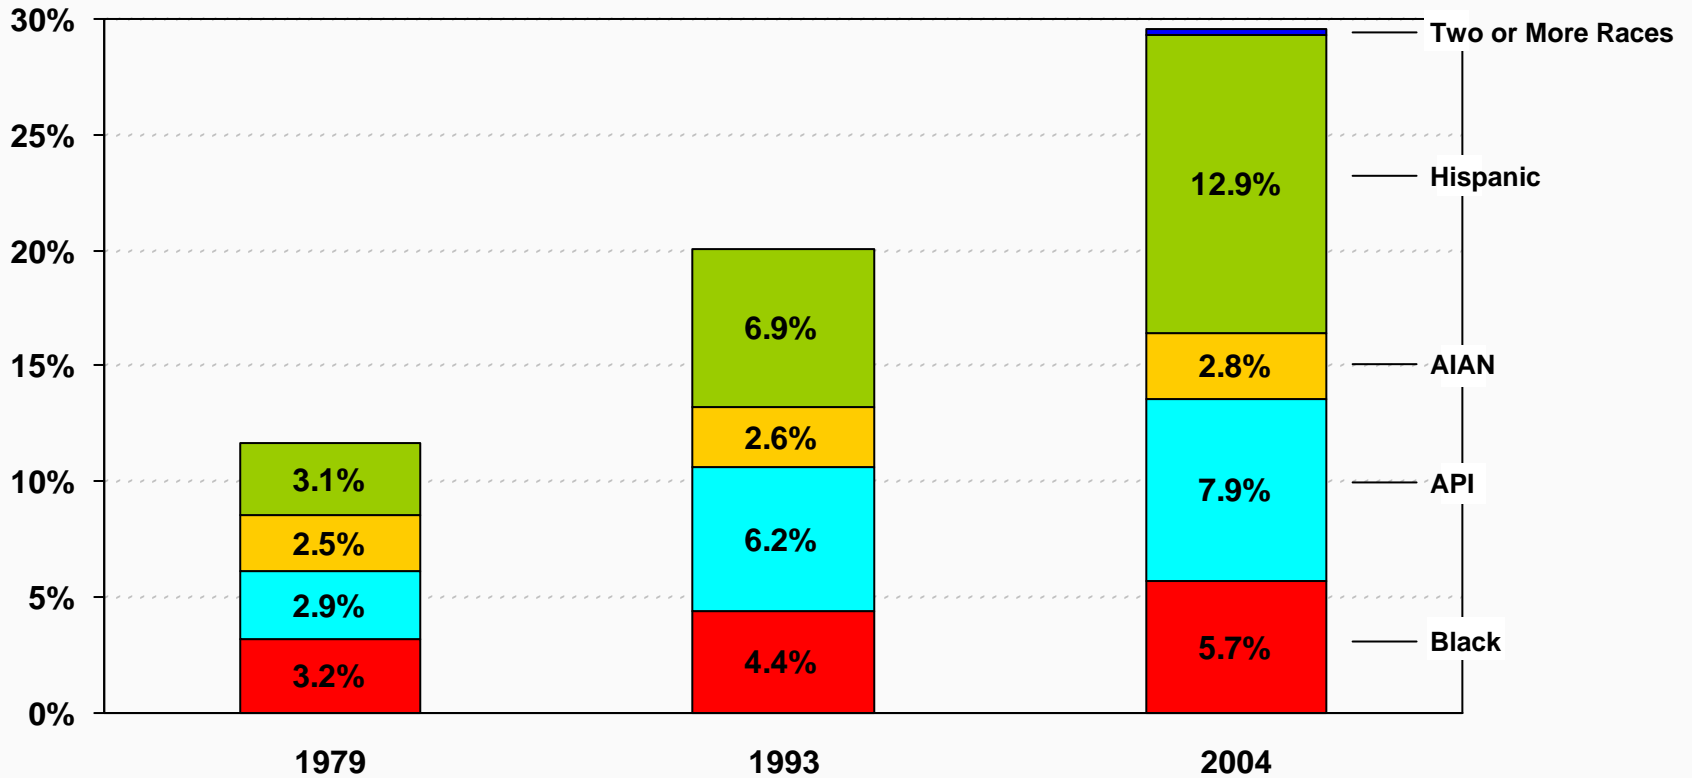

Growth in Minority Enrollment Percent of Total Enrollment

Key	
White = White, Non-Hispanic	AIAN = American Indian and Alaska Native, Non-Hispanic
Two or More Races: Non-Hispanic	API = Asian and Pacific Islander, Non-Hispanic
Hispanic = Hispanic/Latino (can be of any race)	Black = Black or African American, Non-Hispanic

Source: Office of the Superintendent of Public Instruction
[http://www.k12.wa.us/DataAdmin/pubdocs/EthHistory/PubOctEnrComparisons03.xls] State Ethnicity Totals, 1971-2003
[http://www.k12.wa.us/DataAdmin/pubdocs/RaceGrade/gradeSTATE2004-2005.doc] 2004-05 Race by Grade State Summary